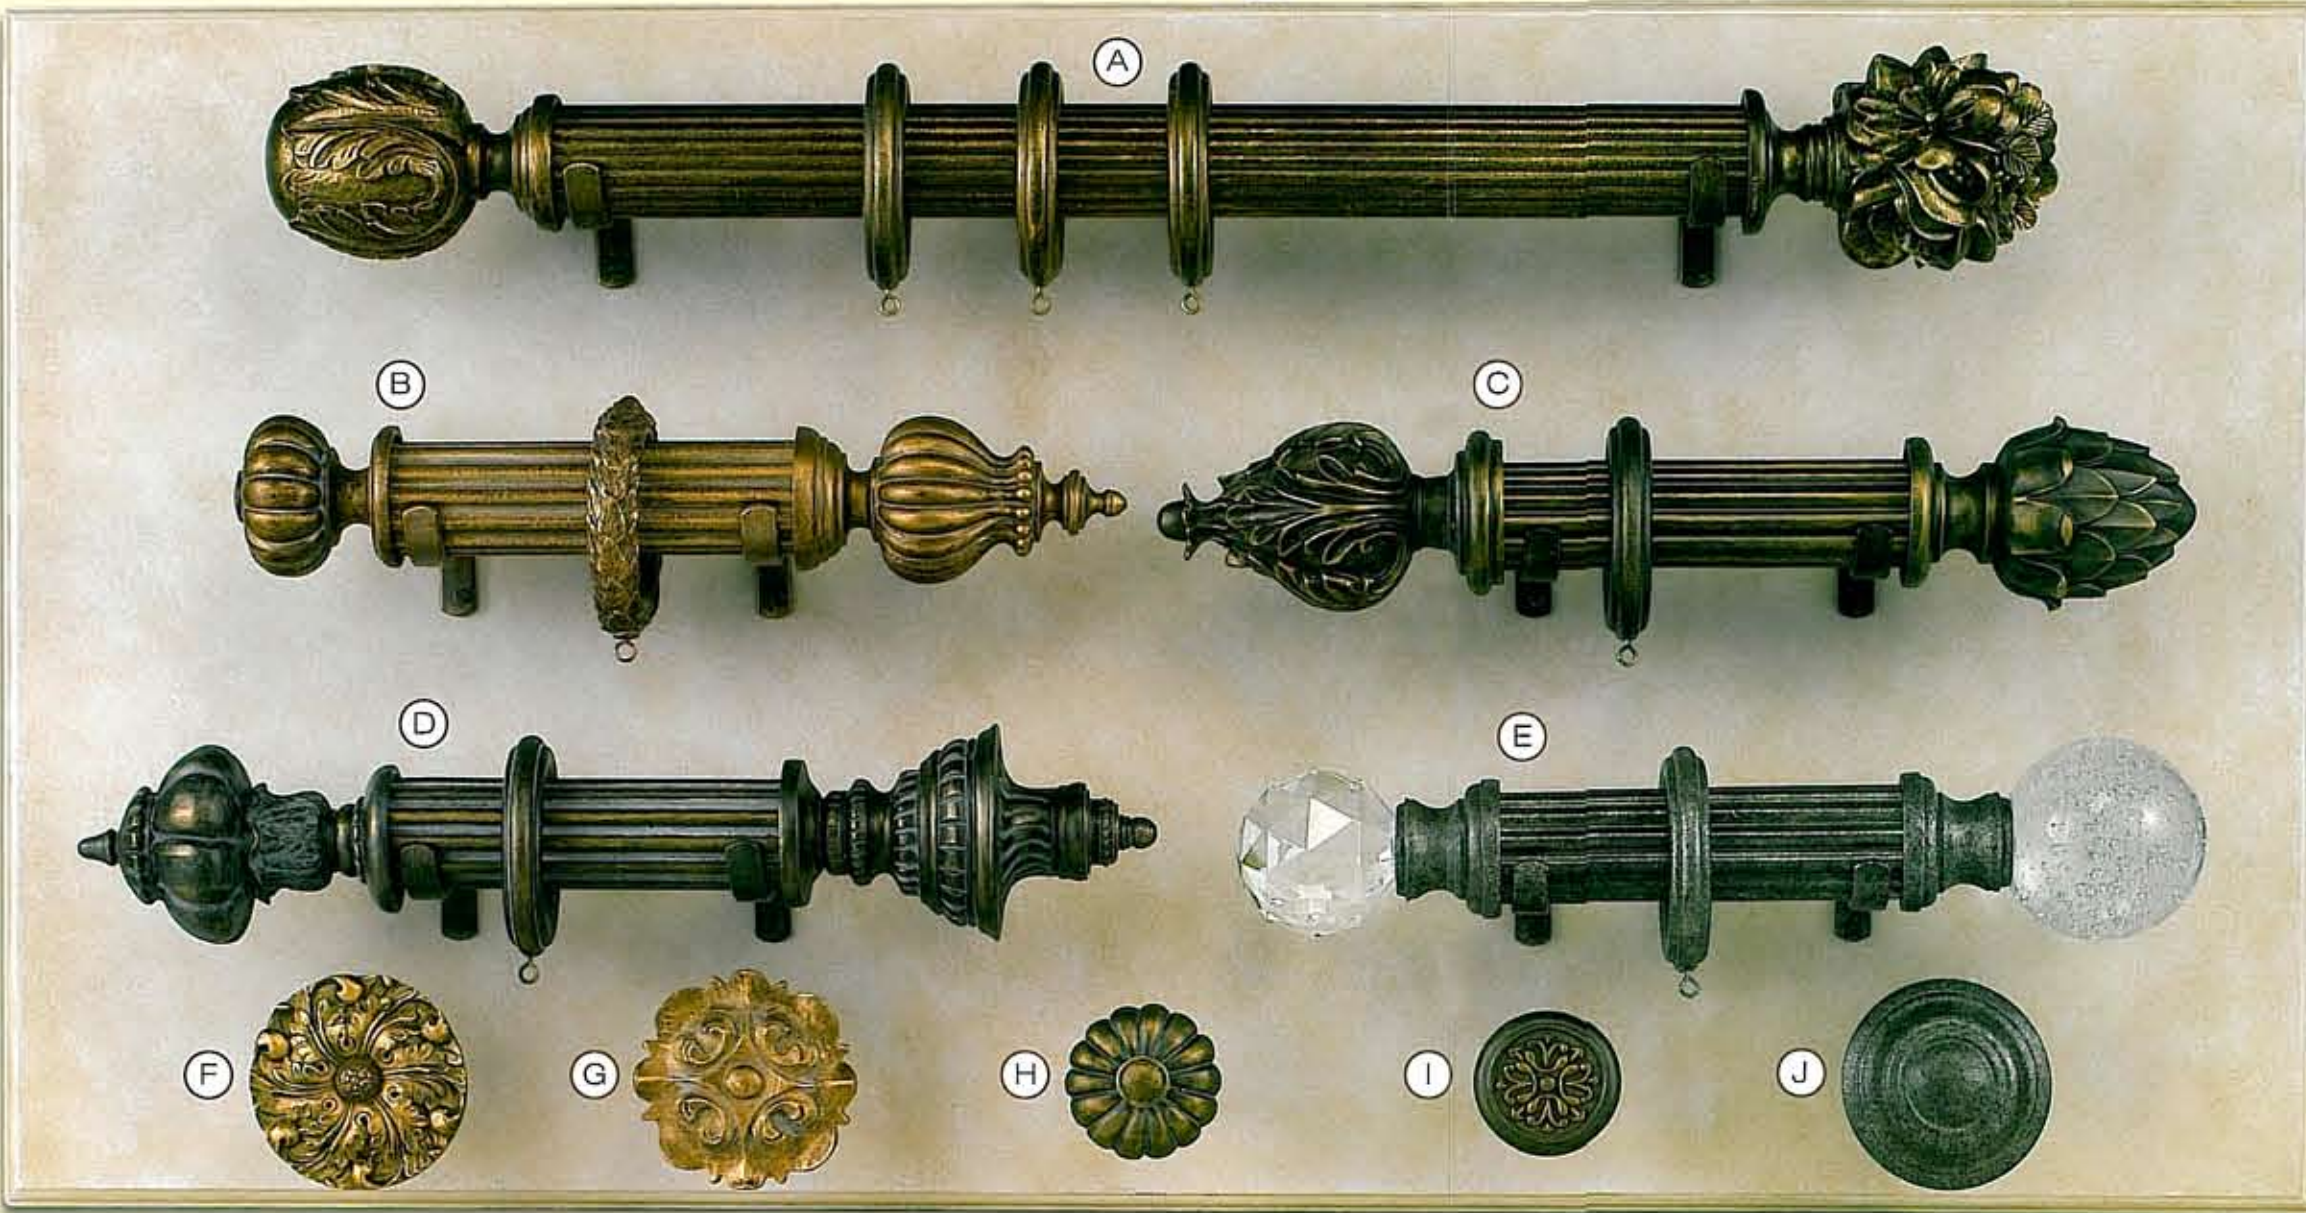

# Steel

- A**  
Pole: 225WR  
Left Finial: WW51  
Right Finial: WW35  
Bracket: WL1  
Ring: 225RWR  
Finish: #155
- B**  
Pole: 225WWR  
Left Finial: RF63  
Right Finial: RF10  
Bracket: WL1  
Ring: DRRG3  
Finish: #200
- C**  
Pole: 225WWR  
Right Finial: Y10  
Left Finial: WW207  
Bracket: WL1  
Ring: 225RWR  
Finish: #106
- D**  
Pole: 225WWR  
Left Finial: WW110  
Right Finial: WW21  
Bracket: WL1  
Ring: 225RWR  
Finish: #107
- E**  
Pole: 225WWR  
Left Finial: GB2  
Right Finial: GB3  
Bracket: WL1  
Ring: 225RWR  
Finish: #250B
- F**  
Rosette: R2  
Finish: #155
- G**  
Rosette: R5  
Finish: #200
- H**  
Rosette: RF63R  
Finish: #107
- I**  
Rosette: REC73  
Finish: #106
- J**  
Rosette: WR30  
Finish: #250B