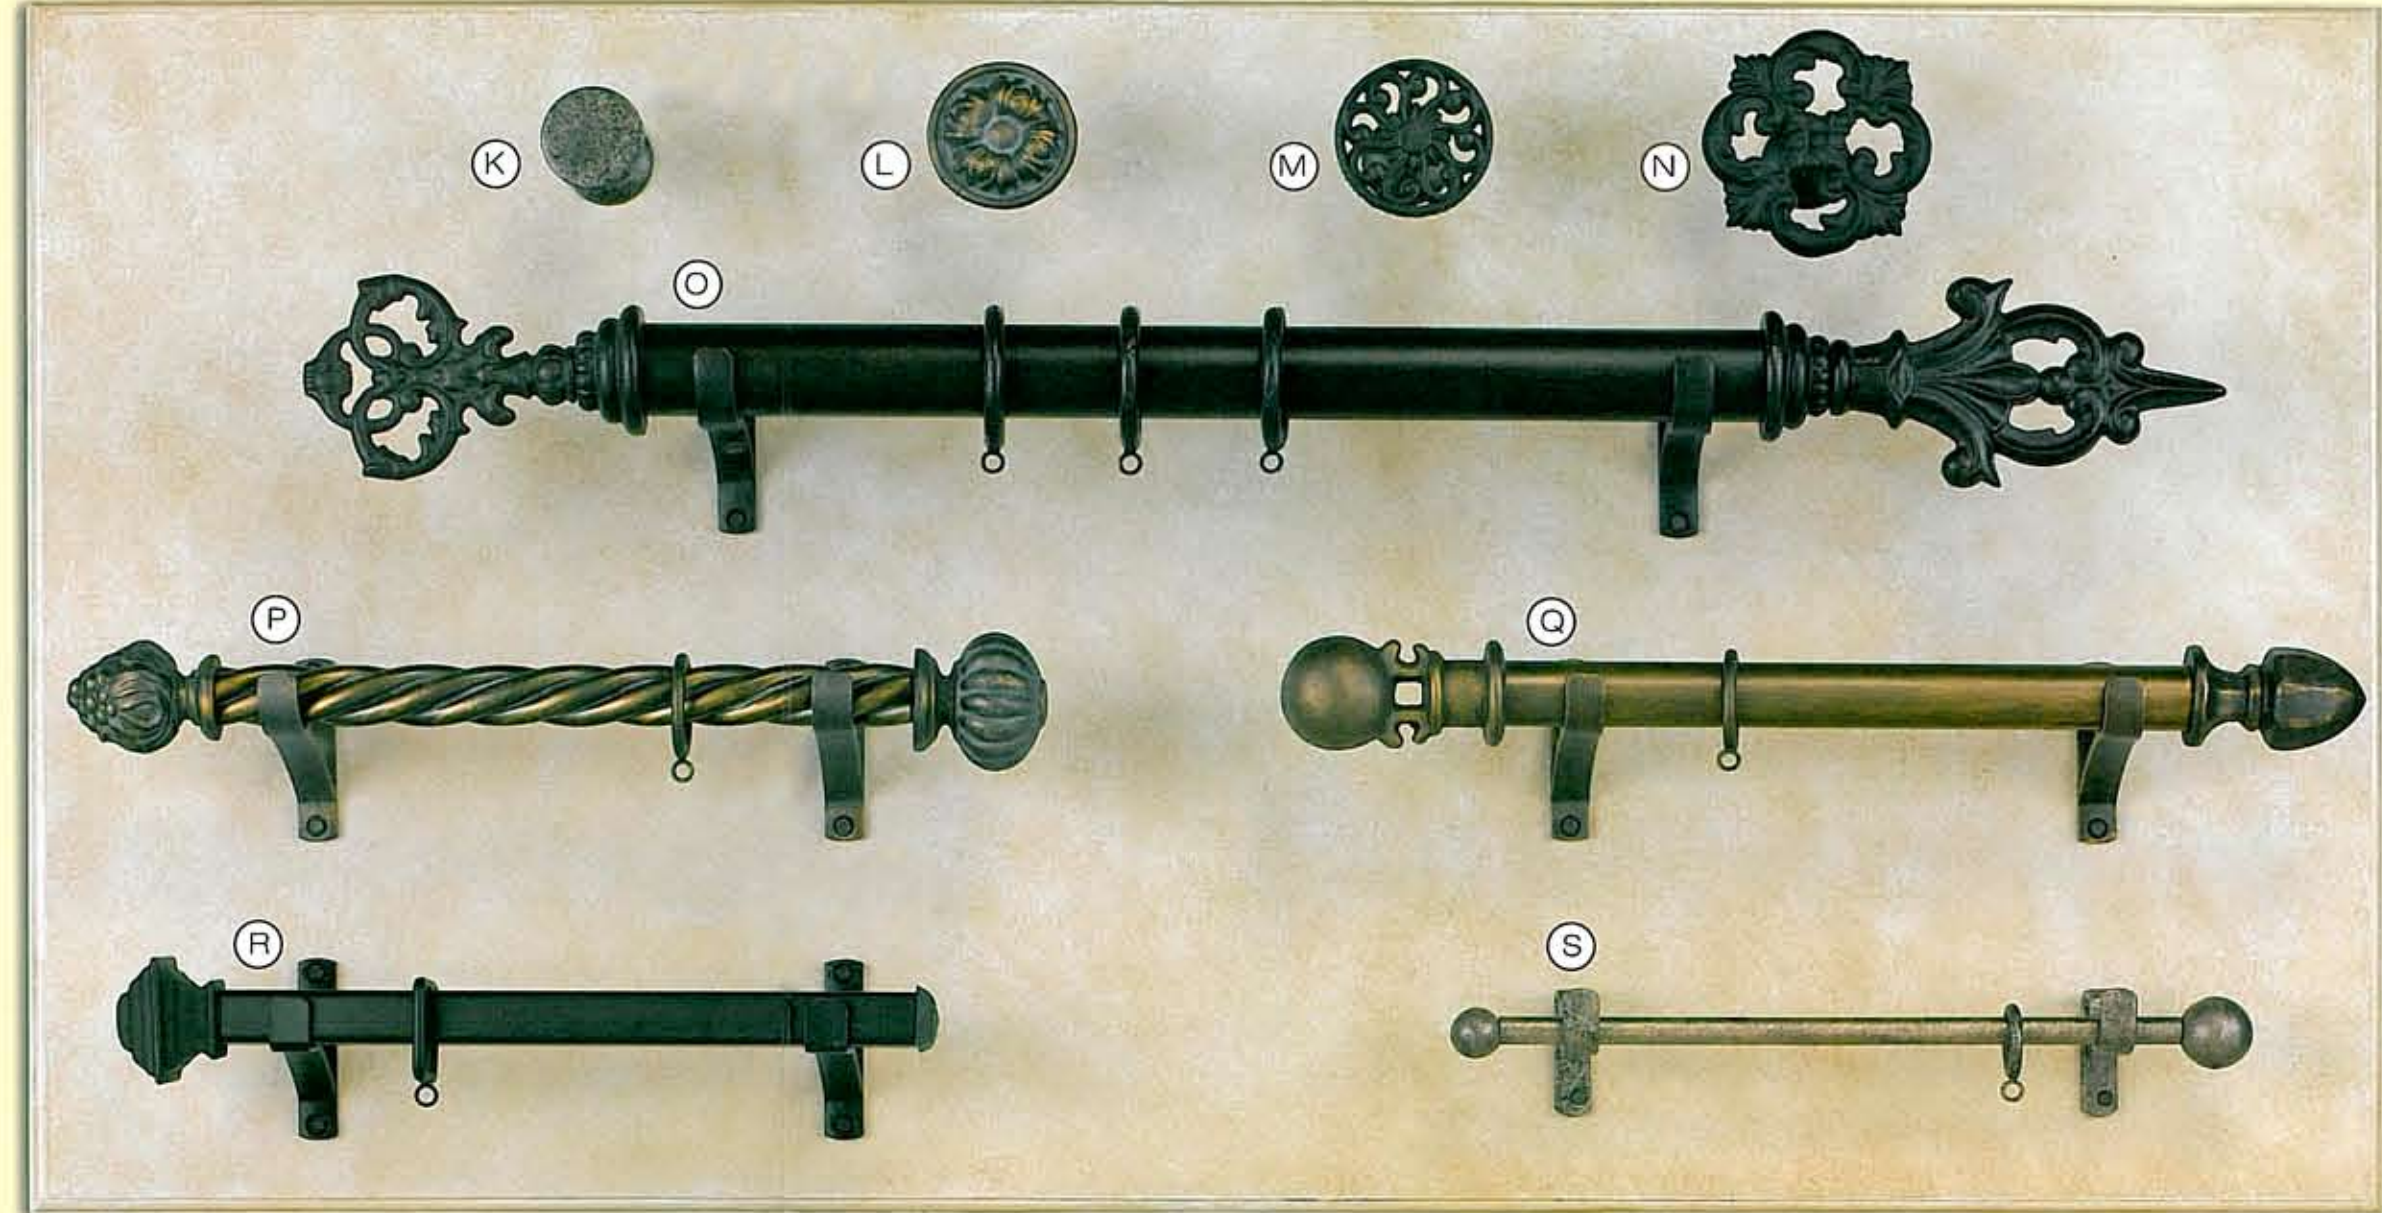

# Steel

- A**  
Pole: 225WR  
Left Finial: WW51  
Right Finial: WW35  
Bracket: WL1  
Ring: 225RWR  
Finish: #155
- B**  
Pole: 225WWR  
Left Finial: RF63  
Right Finial: RF10  
Bracket: WL1  
Ring: DRRG3  
Finish: #200
- C**  
Pole: 225WWR  
Right Finial: Y10  
Left Finial: WW207  
Bracket: WL1  
Ring: 225RWR  
Finish: #106
- D**  
Pole: 225WWR  
Left Finial: WW110  
Right Finial: WW21  
Bracket: WL1  
Ring: 225RWR  
Finish: #107
- E**  
Pole: 225WWR  
Left Finial: GB2  
Right Finial: GB3  
Bracket: WL1  
Ring: 225RWR  
Finish: #250B
- F**  
Rosette: R2  
Finish: #155
- G**  
Rosette: R5  
Finish: #200
- H**  
Rosette: RF63R  
Finish: #107
- I**  
Rosette: REC73  
Finish: #106
- J**  
Rosette: WR30  
Finish: #250B